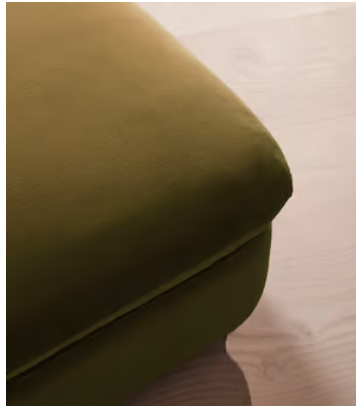

SOHO HOME

Rava Ottoman, Velvet, Olive

£995 Regular price

£846 Member price

Designed to complement the Rava modular sofa, a square silhouette is softened by curved edges and wrapped in velvet.

Taking cues from the social spaces of Soho House Nashville, this ottoman is designed to complement the Rava modular sofa. Upholstered in velvet that comes in our full made-to-order palette, its square silhouette is rounded at the corners for a soft, comfortable finish.

Dimensions

Dimensions: H43 x W90 x D81cm / H29 x W76 x D40"

Weight: 28kg / 61.7lbs

Packaged dimensions: H48 x W97 x D88cm / H18.9 x W38.2 x D34.6"

Details

Assembly required: No

Fabric: 100% Cotton pile (85% Cotton, 15% Polyester)

Feet: Oak

Filling: Foam, feather and fiber

Frame: Engineered Hardwood

Removable cushions: No

Removable legs: No

Seat depth: 81cm

Seat height: 43cm

Seat width: 90cm

Care instructions: Professional upholstery cleaning

Available in 10 linens

Sage

Bisque

Wheat

Ochre

Olive

Sienna

Antique Rose

Mushroom

Prussian Blue

Indigo