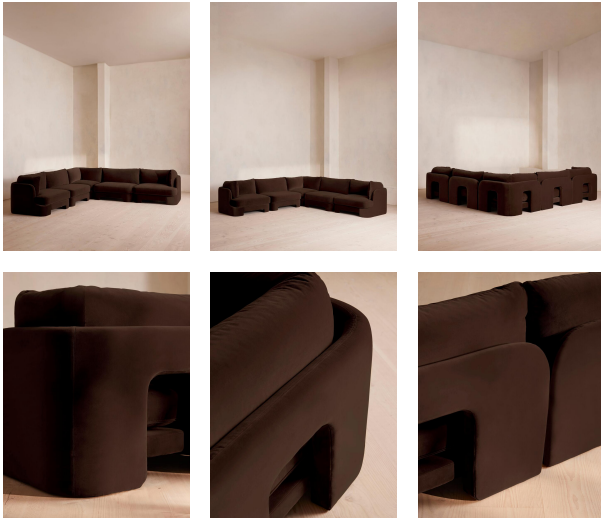

Odell Modular Sofa, Corner Sofa, Velvet, Chocolate, Us

£12,495

Regular

£10,621

Membership

Available in

- | | |
|--|--|
|  Velvet Chocolate |  Velvet Lichen |
|  Velvet Olive |  Velvet Porcelain |
|  Velvet Rust |  Velvet Camel |
|  Velvet Royal Blue |  Velvet Mustard |
|  Velvet Taupe |  Velvet Antique Rose |
|  Velvet Grey Blue |  Boucle Natural |

Product details

An arched back with cut-out detailing creates a focal point from every angle, whichever configuration you choose.

Fully upholstered in velvet in a range of bespoke colors, our Odell sectional sofa is specially designed to adapt to your living space with its individual modules. With feather-wrapped cushions fully upholstered in linen, its low profile has a unique, arched back with cut-out detailing inspired by the interiors of 180 House.

Feet: Birch

Filling: Foam, feather, down and fiber

Frame: Engineered Hardwood

Removable cushions: Yes

Removable legs: No

Seat depth: 57cm

Seat height: 47cm

Seat width: 93cm