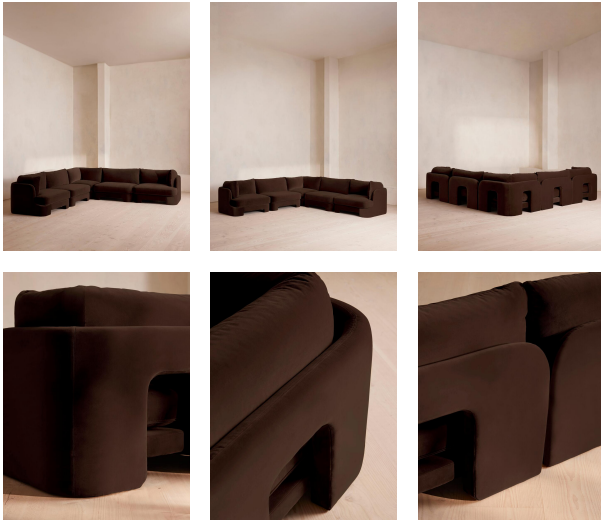

## Odell Modular Sofa, Corner Sofa, Velvet, Chocolate

£12,495

Regular

£10,621

Membership

### Product details

An arched back with cut-out detailing creates a focal point from every angle, whichever configuration you choose.

Fully upholstered in velvet in a range of bespoke colours, our Odell modular sofa is specially designed to adapt to your living space with its individual modules. With feather-wrapped cushions fully upholstered in linen, its low profile has a unique, arched back with cut-out detailing inspired by the interiors of 180 House.

Removable cushions: Yes

Removable legs: No

Seat depth: 57cm

Seat height: 47cm

Seat width: 93cm