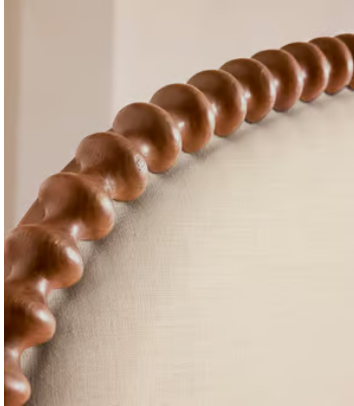

## Mika Bed, Superking, Linen, Bisque

£4,695 Regular price

£3,991 Member price

Fully upholstered in natural linen, a curved headboard surrounded by bobbin detailing creates a focal point for your bedroom.

Mirroring the styles seen in Soho House Nashville with its curved headboard, the Mika bed is carved from solid turned timber surrounded by intricate bobbin detailing. Fully upholstered in natural linen that comes in our full made-to-order palette, it's trimmed with a matching valance.