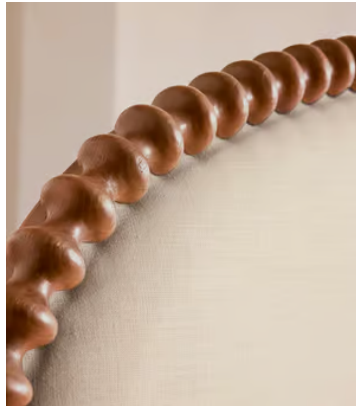

SOHO HOME

Mika Bed, Superking, Linen, Bisque

£4,695 Regular price

£3,991 Member price

Fully upholstered in natural linen, a curved headboard surrounded by bobbin detailing creates a focal point for your bedroom.

Mirroring the styles seen in Soho House Nashville with its curved headboard, the Mika bed is carved from solid turned timber surrounded by intricate bobbin detailing. Fully upholstered in natural linen that comes in our full made-to-order palette, it's trimmed with a matching valance.

Details

Assembly required: Yes

Clearance: 24cm

Composition: Poplar Wood, Plywood, Linen

Fabric: 100% Linen

Feet: Plastic glide

Filling: Foam

Finish: Walnut, antique brass and Linen