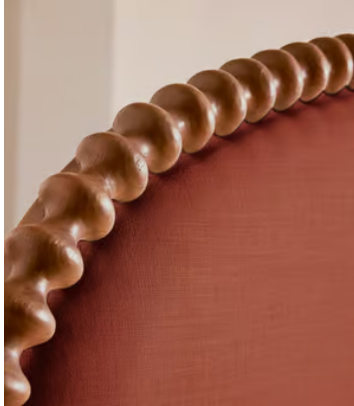

## Mika Bed, Superking, Linen, Sienna

£4,695 Regular price

£3,991 Member price

Fully upholstered in natural linen, a curved headboard surrounded by bobbin detailing creates a focal point for your bedroom.

Mirroring the styles seen in Soho House Nashville with its curved headboard, the Mika bed is carved from solid turned timber surrounded by intricate bobbin detailing. Fully upholstered in natural linen that comes in our full made-to-order palette, it's trimmed with a matching valance.