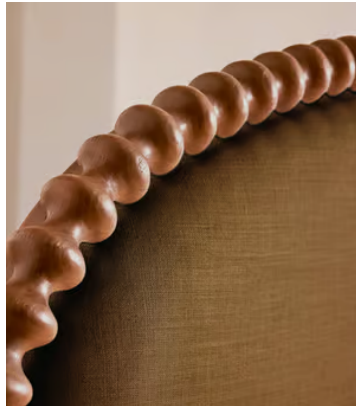

## Mika Bed, Superking, Linen, Ochre

£4,695 Regular price

£3,991 Member price

Fully upholstered in natural linen, a curved headboard surrounded by bobbin detailing creates a focal point for your bedroom.

Mirroring the styles seen in Soho House Nashville with its curved headboard, the Mika bed is carved from solid turned timber surrounded by intricate bobbin detailing. Fully upholstered in natural linen that comes in our full made-to-order palette, it's trimmed with a matching valance.