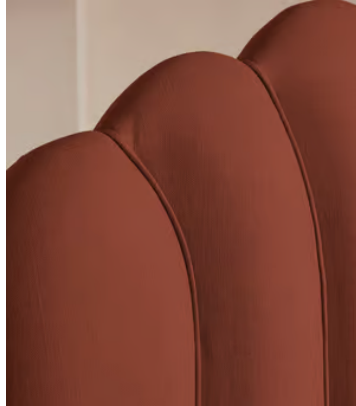

SOHO HOME

Manette Bed, Emperor, Linen, Sienna

£4,995 Regular price

£4,246 Member price

An Art Deco-inspired fan headboard with piping detail characterises our Manette bed to create a focal point in your own bedroom. Handmade in the UK by skilled craftsmen, it's upholstered in natural linen and draws influence from the cosy bedrooms of Kettner's in London. Resting on turned hardwood feet for added depth and texture, this particular style sits low to the floor for ease and comfort.