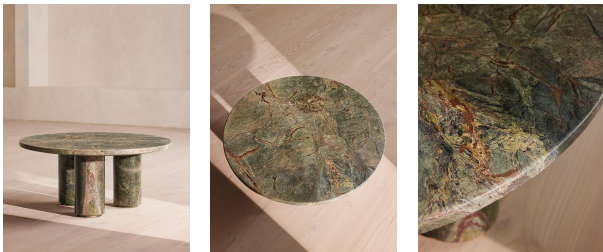

Dimensions

Product dimensions: H55 x W43 x D43cm / H22 x W17 x D17"

Product weight: 82kg / 180.8lbs

Number of boxes: 2