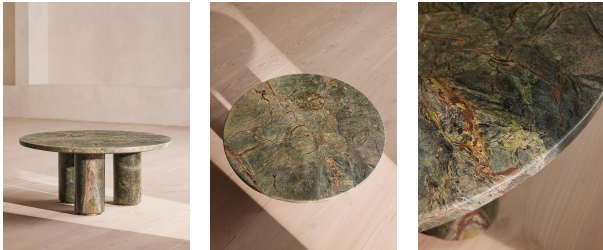

Dimensions

Product dimensions: H55 x W43 x D43cm / H22 x W17 x D17"

Product weight: 82kg / 180.8lbs

Number of boxes: 2