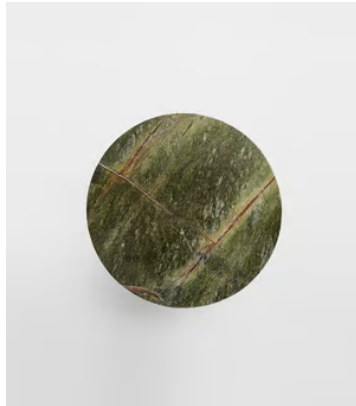

Tisbury Side Table, Jurassic Green Marble

£995 Regular price

£846 Member price

A circular top sits on three cylindrical columns, carved entirely from deep green Verde Bosque marble.

Taking inspiration from the marble styles seen throughout London's 180 House, the sculptural silhouette of our Tisbury side table is crafted from a green Verde Bosque stone. Thanks to natural veining that ripples across its surface, no two pieces are completely alike.

Available in 2 colours

Grey

Green