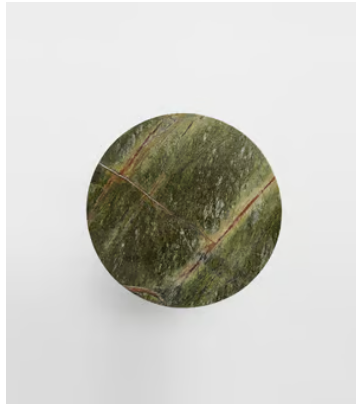

Tisbury Side Table, Jurassic Green Marble

£995 Regular price

£846 Member price

A circular top sits on three cylindrical columns, carved entirely from deep green Verde Bosque marble.

Taking inspiration from the marble styles seen throughout London's 180 House, the sculptural silhouette of our Tisbury side table is crafted from a green Verde Bosque stone. Thanks to natural veining that ripples across its surface, no two pieces are completely alike.

Available in 2 colours

Grey

Green