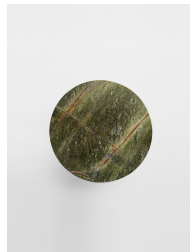

Tisbury Side Table, Jurassic Green Marble

£995

Regular

£846

Membership

Available in

Grey

Green

Product details

A circular top sits on three cylindrical columns, carved entirely from deep green Verde Bosque marble.

Taking inspiration from the marble styles seen throughout London's 180 House, the sculptural silhouette of our Tisbury side table is crafted from a green Verde Bosque stone. Thanks to natural veining that ripples across its surface, no two pieces are completely alike.

Dimensions

Product dimensions: H55 x W43 x D43cm / H22 x W17 x D17"

Product weight: 87kg / 191.8lbs

Packaged or boxed dimensions: H90 x W70 x D70cm / H35.4 x W27.6 x D27.6"

Packaged or boxed weight: 109kg / 240.3lbs