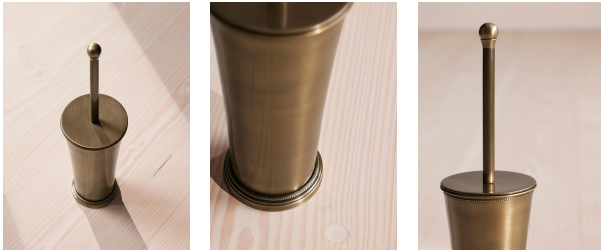

SOHO HOME

Charlton Toilet Brush, Brass

£145 Regular

£123 Membership

Product details

A compact, fluted silhouette finished in polished brass.

Inspired by the bathrooms of Soho House Paris, the Charlton bin has a fluted silhouette finished in polished brass with decorative edge detailing at both the top and bottom.

Dimensions

Product dimensions: H13 x W13 x D46cm / H5 x W5 x D18"

Product weight: 1kg / 2.2lbs

Packaged or boxed weight: 1kg / 2.2lbs

Details

Assembled size: H13 x L13 x D46

Assembly required: No

Bathroom safe: Yes