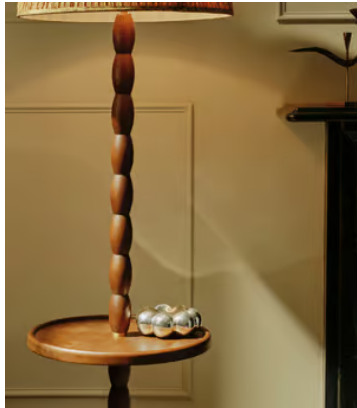

SOHO HOME

Walbrook Bud Catchall

£150 Regular price

£128 Member price

This silver-plated catchall is a decorative piece whatever you choose to use it for.

Designed as a decorative piece or a catchall for jewellery, hair pins and trinkets, the Walbrook dish is inspired by White City House. Its contemporary silhouette is crafted from highly polished, silver-plated brass.

Dimensions

Dimensions: H3 x W11 x D11cm / H1 x W4 x D4"

Weight: 1kg / 2.2lbs

Packaged weight: 1kg / 2.2lbs

Details

Assembly required: No

Composition: Brass casting, polishing, nickle plating, silver plating