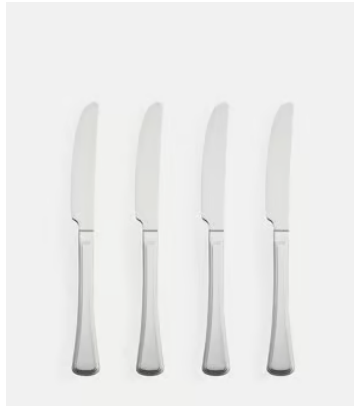

SOHO HOME

House 24pc Cutlery Set New Sku

£185 Regular price

£157 Member price

Our signature stainless steel House cutlery range is used in every Soho House worldwide. Stain-resistant with gently curved handles, ridged edges and each engraved with the Soho House logo, they are ideal for everyday use.

Dimensions

Dimensions: H29 x W20 x D8cm / H11 x W8 x D3"

Weight: 2kg / 4.4lbs

Number of boxes: 16

Details

Composition: Stainless Steel

Care instructions: Dishwasher safe