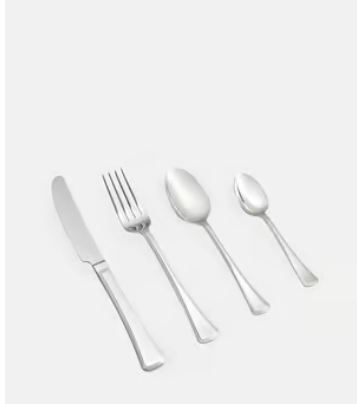

SOHO HOME

House 24pc Cutlery Set New Sku

£185 Regular price

£157 Member price

Our signature stainless steel House cutlery range is used in every Soho House worldwide. Stain-resistant with gently curved handles, ridged edges and each engraved with the Soho House logo, they are ideal for everyday use.

Dimensions

Dimensions: H29 x W20 x D8cm / H11 x W8 x D3"

Weight: 2kg / 4.4lbs

Number of boxes: 16

Details

Composition: Stainless Steel

Care instructions: Dishwasher safe