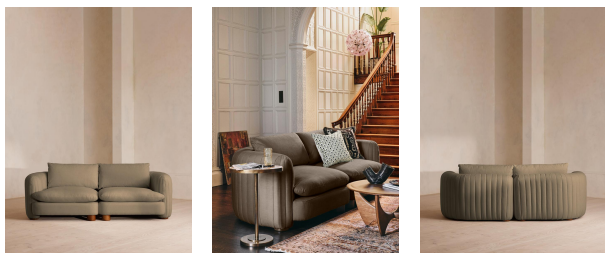

### Sizes

Three Seater Sofa, Four Seater Sofa

### Product details

The eighth floor at White City House provided the inspiration for the Vivienne Modular sofa. Upholstered in natural linen, it's distinguished by a pleated stitch back for an element of texture, with feather-wrapped foam cushions and a wraparound back for comfort, along with cylindrical legs. Designed to work well in open-plan spaces, coordinate and configure with other pieces in the Vivienne collection for the sofa shape of your choice, from an L-shaped to a U-shaped arrangement to bring people together.