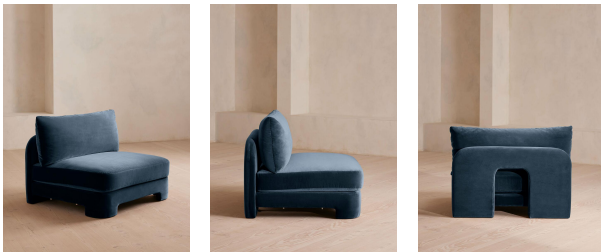

Dimensions

Product dimensions: H76 x W106 x D95cm / H30 x W42 x D37.4"

Product weight: 48.6kg / 107.1lbs

Packaged or boxed dimensions: H80 x W106 x D95cm / H31.5 x W41.7 x D37.4"

Packaged or boxed weight: 58kg / 127.9lbs

Details

Care instructions: Professional upholstery cleaning only

Composition: 85% Cotton, 15% Polyester (100% Cotton Pile)

Filling: Feather, foam and fibre

Frame: Birch and engineered hardwood