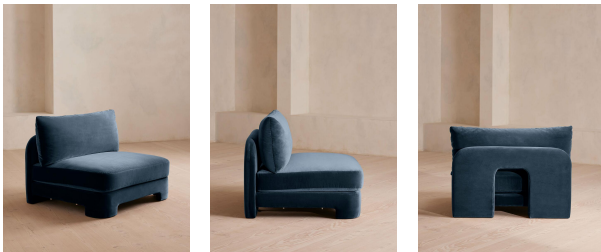

Dimensions

Product dimensions: H76 x W95 x D95cm / H30 x W37 x D37"

Product weight: 44.2kg / 97.4lbs

Packaged or boxed dimensions: H80 x W106 x D95cm / H31.5 x W41.7 x D37.4"

Packaged or boxed weight: 58kg / 127.9lbs

Details

Care instructions: Professional upholstery cleaning only

Composition: 85% Cotton, 15% Polyester (100% Cotton Pile)

Filling: Feather, foam and fibre

Frame: Birch and engineered hardwood