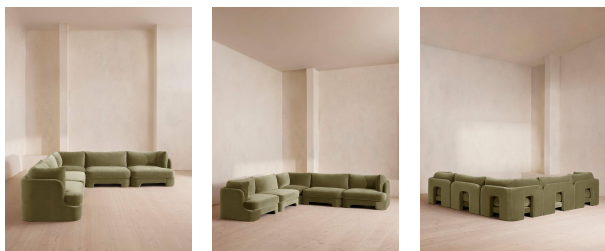

Odell Sectional Sofa, Corner Sofa, Velvet, Lichen, Us

£9,075 Regular

£7,714 Membership

Product details

The unique Cut-out arch back and low profile of our Odell sectional sofa mirror the retro-inspired interiors of 180 House. Fully upholstered in rich velvet, this style allows you to configure the size and orientation to your individual living space with four modules, including a corner module for the more personal moments. Feather-wrapped foam cushions provide all-day comfort when a weekend of lounging calls.

- Corner sectional sofa
- Fully upholstered frame in cotton velvet
- Available in a range of colors
- Also available in boucle
- Cut-out arch back
- Feather-wrapped foam cushions
- Inspired by 180 House

Dimensions

Product dimensions: H76 x W307 x D95cm / H30 x W120 x D37.4"

Product weight: 180.6kg / 398.2lbs

Packaged or boxed dimensions: H80 x W106 x D95cm / H31.5 x W41.7 x D37.4"

Packaged or boxed weight: 58kg / 127.9lbs

Construction: Corner blocked, stapled and glued

Fabric: Velvet

Filling: Feather, foam and fibre

Frame: Birch and engineered hardwood

Removable cushions: Yes

Removable legs: No

Seat depth: 57cm

Seat height: 42cm