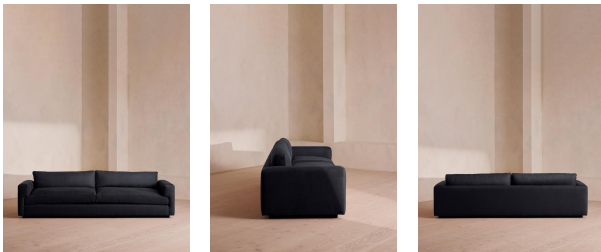

Mossley Four Seater Sofa, Linen, Indigo

£4,795 Regular

£4,076 Membership

Available in

- | | | | |
|--|---------------------|---|----------------|
|  | Linen Antique Rose |  | Linen Bisque |
|  | Linen Indigo |  | Linen Mushroom |
|  | Linen Ochre |  | Linen Olive |
|  | Linen Prussian Blue |  | Linen Sage |
|  | Linen Sienna |  | Linen Wheat |
|  | Velvet Rust | | |

Sizes

Three Seater Sofa, Four Seater Sofa

Product details

With a low height and deep seat, our Mossley four-seater sofa offers a more laidback aesthetic to your living room, while recreating the mood of Soho House Room with its 1970s-inspired design. Upholstered in linen, it features feather-wrapped foam cushions for further comfort when kicking back and relaxing or socialising with friends.

Dimensions

Product dimensions: H75 x W268 x D97cm / H30 x W106 x D38"

Product weight: 120kg / 264.6lbs

Packaged or boxed dimensions: H90 x W280 x D100cm / H35.4 x W110.2 x D39.4"

Packaged or boxed weight: 120kg / 264.6lbs