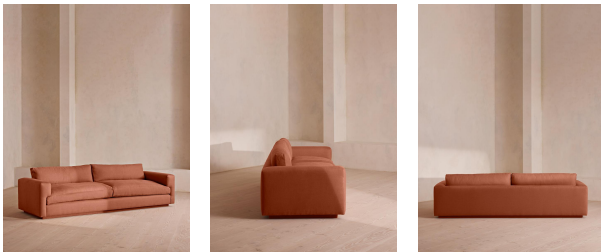

Mossley Four Seater Sofa, Linen, Antique Rose

£4,795 Regular

£4,076 Membership

Available in

- | | | | |
|--|---------------------|---|----------------|
|  | Linen Antique Rose |  | Linen Bisque |
|  | Linen Indigo |  | Linen Mushroom |
|  | Linen Ochre |  | Linen Olive |
|  | Linen Prussian Blue |  | Linen Sage |
|  | Linen Sienna |  | Linen Wheat |
|  | Velvet Rust | | |

Sizes

Three Seater Sofa, Four Seater Sofa

Product details

With a low height and deep seat, our Mossley four-seater sofa offers a more laidback aesthetic to your living room, while recreating the mood of Soho House Room with its 1970s-inspired design. Upholstered in linen, it features feather-wrapped foam cushions for further comfort when kicking back and relaxing or socialising with friends.

Dimensions

Product dimensions: H75 x W268 x D97cm / H30 x W106 x D38"

Product weight: 120kg / 264.6lbs

Packaged or boxed dimensions: H90 x W280 x D100cm / H35.4 x W110.2 x D39.4"

Packaged or boxed weight: 120kg / 264.6lbs

Frame: Birch and beech

Removable cushions: Yes

Removable legs: No

Seat depth: 63cm

Seat height: 47cm

Seat width: 224cm