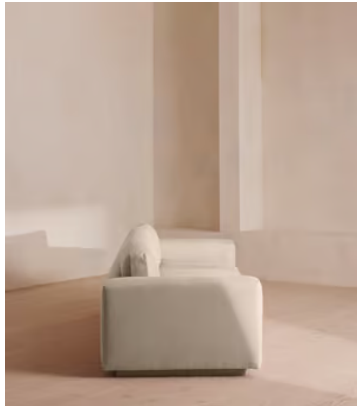

SOHO HOME

Mossley Four Seater Sofa, Linen, Bisque

£4,795 Regular price

£4,076 Member price

With a low height and deep seat, our Mossley four-seater sofa offers a more laidback aesthetic to your living room, while recreating the mood of Soho House Room with its 1970s-inspired design. Upholstered in linen, it features feather-wrapped foam cushions for further comfort when kicking back and relaxing or socialising with friends.

Dimensions

Dimensions: H75 x W268 x D97cm / H30 x W106 x D38"

Weight: 120kg / 264.6lbs

Packaged dimensions: H90 x W280 x D100cm / H35.4 x W110.2 x D39.4"

Packaged weight: 120kg / 264.6lbs

Details

Arm height: 59cm