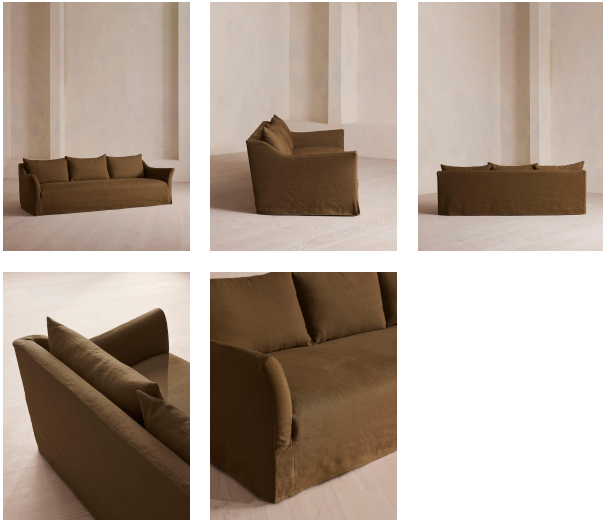

Roma Four Seater Sofa, Linen, Ochre

£4,795 Regular

£4,076 Membership

Available in

	Linen Antique Rose		Linen Bisque
	Linen Indigo		Linen Mushroom
	Linen Ochre		Linen Olive
	Linen Prussian Blue		Linen Sage
	Linen Sienna		Linen Wheat

Sizes

Three Seater Sofa, Four Seater Sofa

Product details

Taking its cues from the open-plan barn spaces at Soho Farmhouse, our Roma sofa features a wide seat and flared arms - great for relaxed lounging and socialising with friends. Designed with a tailored linen slip cover, partner with the Roma loveseat and ottoman to recreate our cosy, country house look.

Dimensions

Product dimensions: H70 x W250 x D101cm / H28 x W98 x D40"

Product weight: 80kg / 176.4lbs

Packaged or boxed dimensions: H80 x W260 x D109cm / H31.5 x W102.4 x D42.9"

Packaged or boxed weight: 85kg / 187.4lbs

Frame: Beech and Engineered Hardwood

Legs: Beech

Removable cushions: Yes

Removable legs: Yes

Seat depth: 65cm

Seat height: 39cm

Seat width: 214cm