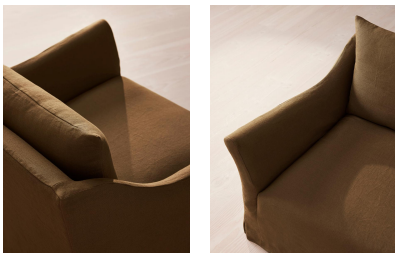

### Product details

Taking its cues from the open-plan barn spaces at Soho Farmhouse, our Roma loveseat features a tailored, pure linen slip cover with a wide seat and flared arms - great for relaxed lounging. Partner with the Roma ottoman and sofa to recreate our cosy, country house look.

Frame: Beech and Engineered Hardwood

Legs: Beech

Removable cushions: Yes

Removable legs: Yes

Seat depth: 65cm

Seat height: 39cm

Seat width: 82cm