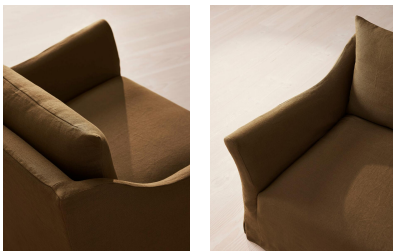

### Product details

Taking its cues from the open-plan barn spaces at Soho Farmhouse, our Roma loveseat features a tailored, pure linen slip cover with a wide seat and flared arms - great for relaxed lounging. Partner with the Roma ottoman and sofa to recreate our cosy, country house look.

Frame: Beech and Engineered Hardwood

Legs: Beech

Removable cushions: Yes

Removable legs: Yes

Seat depth: 65cm

Seat height: 39cm

Seat width: 82cm