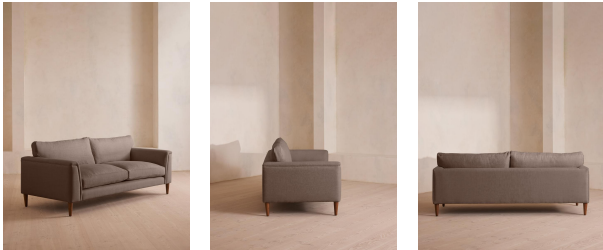

Reya Three Seater Sofa, Linen, Mushroom

£3,995 Regular

£3,396 Membership

Available in

- | | | | |
|-------------------------------------------------------------------------------------|---------------------|--------------------------------------------------------------------------------------|----------------|
|  | Linen Antique Rose |  | Linen Bisque |
|  | Linen Indigo |  | Linen Mushroom |
|  | Linen Ochre |  | Linen Olive |
|  | Linen Prussian Blue |  | Linen Sage |
|  | Linen Sienna |  | Linen Wheat |
|  | Velvet Lichen |  | Velvet Rust |
|  | Velvet Grey Blue | | |

Sizes

Two Seater, Three Seater

Product details

Our Reya sofa invites you to sink into its comfortable, cushioned curves for only relaxing moments in mind. The mid-century design takes inspiration from similar interiors seen throughout DUMBO House, with rich velvet upholstery and turned walnut legs that lift this sofa off the floor creating the illusion of more space. Pair with our Reya ottoman and loveseat for the full look.

Dimensions

Product dimensions: H69 x W223 x D101cm / H27 x W88 x D40"

Product weight: 88kg / 194lbs

Packaged or boxed dimensions: H55 x W230 x D107cm / H21.7 x W90.6 x D42.1"

Packaged or boxed weight: 88kg / 194lbs

Details

Arm height: 55cm
Assembly required: Yes
Care instructions: Professional upholstery cleaning
Composition: 100% Linen
Fabric: Linen
Feet: Beech
Filling: Feather and foam
Frame: Birch
Removable cushions: Yes
Removable legs: Yes
Seat depth: 62cm
Seat height: 53cm
Seat width: 178cm