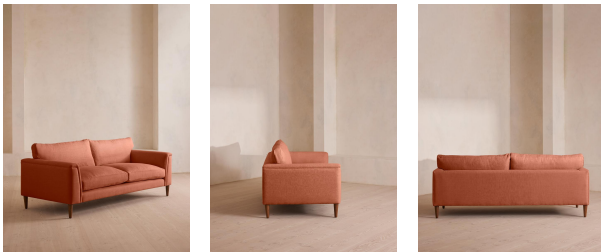

Reya Three Seater Sofa, Linen, Antique Rose

£3,995 Regular

£3,396 Membership

Available in

- | | | | |
|--|---------------------|---|----------------|
|  | Linen Antique Rose |  | Linen Bisque |
|  | Linen Indigo |  | Linen Mushroom |
|  | Linen Ochre |  | Linen Olive |
|  | Linen Prussian Blue |  | Linen Sage |
|  | Linen Sienna |  | Linen Wheat |
|  | Velvet Rust | | |

Sizes

Two Seater, Three Seater

Product details

Our Reya sofa invites you to sink into its comfortable, cushioned curves for only relaxing moments in mind. The mid-century design takes inspiration from similar interiors seen throughout DUMBO House, with rich velvet upholstery and turned walnut legs that lift this sofa off the floor creating the illusion of more space. Pair with our Reya ottoman and loveseat for the full look.

Dimensions

Product dimensions: H69 x W223 x D101cm / H27 x W88 x D40"

Product weight: 88kg / 194lbs

Packaged or boxed dimensions: H55 x W230 x D107cm / H21.7 x W90.6 x D42.1"

Packaged or boxed weight: 88kg / 194lbs

Frame: Birch

Removable cushions: Yes

Removable legs: Yes

Seat depth: 62cm

Seat height: 53cm

Seat width: 178cm