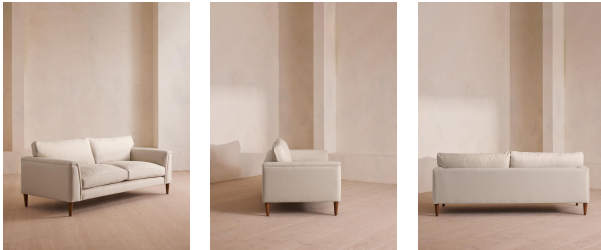

Reya Three Seater Sofa, Linen, Bisque

£3,995 Regular

£3,396 Membership

Available in

- | | | | |
|--|---------------------|---|----------------|
|  | Linen Antique Rose |  | Linen Bisque |
|  | Linen Indigo |  | Linen Mushroom |
|  | Linen Ochre |  | Linen Olive |
|  | Linen Prussian Blue |  | Linen Sage |
|  | Linen Sienna |  | Linen Wheat |
|  | Velvet Rust | | |

Sizes

Two Seater, Three Seater

Product details

Our Reya sofa invites you to sink into its comfortable, cushioned curves for only relaxing moments in mind. The mid-century design takes inspiration from similar interiors seen throughout DUMBO House, with rich velvet upholstery and turned walnut legs that lift this sofa off the floor creating the illusion of more space. Pair with our Reya ottoman and loveseat for the full look.

Dimensions

Product dimensions: H69 x W223 x D101cm / H27 x W88 x D40"

Product weight: 88kg / 194lbs

Packaged or boxed dimensions: H55 x W230 x D107cm / H21.7 x W90.6 x D42.1"

Packaged or boxed weight: 88kg / 194lbs

Details

Arm height: 55cm
Assembly required: Yes
Care instructions: Professional upholstery cleaning
Composition: 100% Linen
Fabric: Linen
Feet: Beech
Filling: Feather and foam
Frame: Birch
Removable cushions: Yes
Removable legs: Yes
Seat depth: 62cm
Seat height: 53cm
Seat width: 178cm