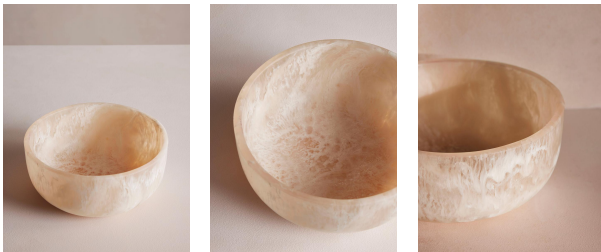

## Miller Resin Salad Bowl, White

£120 Regular

£102 Membership

### Product details

Elevate your indoor and outdoor dining experience with our Miller resin salad bowl. Inspired by 180 House, it's sculpted from white resin with an iridescent finish. No two are the same due to the natural variations of the material, making this piece a unique addition to your dining collection.