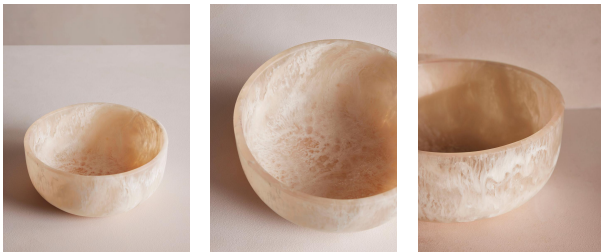

SOHO HOME

Miller Resin Salad Bowl, White

£120 Regular

£102 Membership

Product details

Elevate your indoor and outdoor dining experience with our Miller resin salad bowl. Inspired by 180 House, it's sculpted from white resin with an iridescent finish. No two are the same due to the natural variations of the material, making this piece a unique addition to your dining collection.

Dimensions

Product dimensions: H12 x W26 x D26cm / H4.7 x W10.2 x D10.2"

Product weight: 1kg / 2.2lbs

Packaged or boxed dimensions: H33 x W62 x D32cm / H12.8 x W24.2 x D12.6"

Packaged or boxed weight: 7.62kg / 16.8lbs