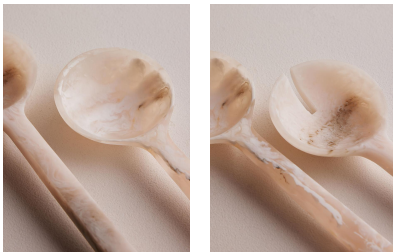

SOHO HOME

Henrietta Resin Salad Servers, White, Set Of Two

£45

Regular

£38

Membership

Product details

Serve salads the Soho House way with our Henrietta servers, inspired by 180 House. Sculpted from white resin with an iridescent finish, no two are the same due to the natural variations of the material, making them a unique addition to your serveware collection.

Dimensions

Product dimensions: H3.1 x W8.4 x D29.9cm / H1.2 x W3.3 x D11.8"

Product weight: 1kg / 2.2lbs

Packaged or boxed dimensions: H39 x W44 x D34cm / H15.2 x W17.3 x D13.4"

Packaged or boxed weight: 8.1kg / 17.9lbs