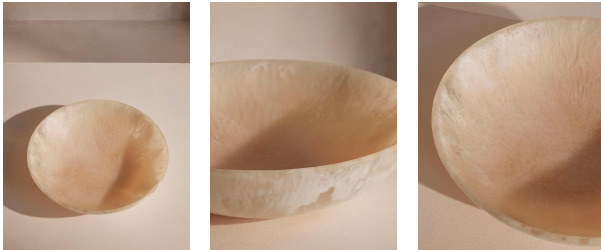

SOHO HOME

Massimo Resin Serving Bowl

£75

Regular

£60

Membership

Product details

Elevate your dining experience with our Massimo serving bowl. Sculpted from resin with an iridescent finish, no two are the same due to the natural variations of the material, making this piece a unique addition to your serveware collection. A great addition for indoor and outdoor dining, while adding a touch of 180 House design to the table.

Dimensions

Product dimensions: H10.8 x W40.4 x D40.4cm / H4.3 x W15.9 x D15.9"

Product weight: 2kg / 4.4lbs

Packaged or boxed dimensions: H45 x W42 x D45cm / H17.5 x W16.5 x D17.5"

Packaged or boxed weight: 9.19kg / 20.3lbs