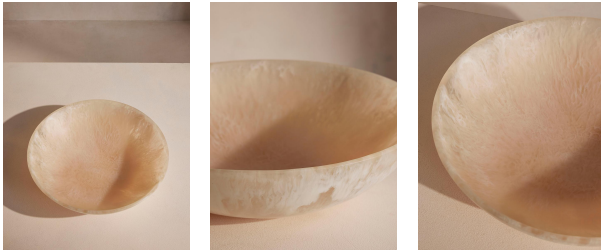

SOHO HOME

Massimo Resin Serving Bowl

£150 Regular

£128 Membership

Product details

Elevate your dining experience with our Massimo serving bowl. Sculpted from resin with an iridescent finish, no two are the same due to the natural variations of the material, making this piece a unique addition to your serveware collection. A great addition for indoor and outdoor dining, while adding a touch of 180 House design to the table.

Dimensions

Product dimensions: H10.8 x W40.4 x D40.4cm / H4.3 x W15.9 x D15.9"

Product weight: 2kg / 4.4lbs

Packaged or boxed dimensions: H45 x W42 x D45cm / H17.5 x W16.5 x D17.5"

Packaged or boxed weight: 9.19kg / 20.3lbs