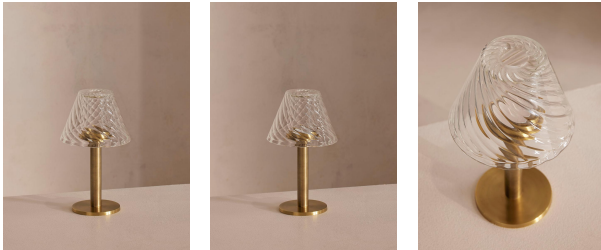

### Product details

Our Rotherwick tealight holder creates an ambient glow for outdoor entertaining. The unique design features a textured glass lampshade and brass base, echoing the vintage interiors of DUMBO House, while emitting a diffused light. Line up multiple arrangements down the centre of the table for dramatic, twilight dining.

### Dimensions

Product dimensions: H23.2 x W13.8 x D13.8cm / H9.1 x W5.4 x D5.4"

Product weight: 9.1339kg / 20.1lbs

Packaged or boxed dimensions: H34 x W45 x D45cm / H13.2 x W17.5 x D17.5"

Packaged or boxed weight: 6.36kg / 14lbs