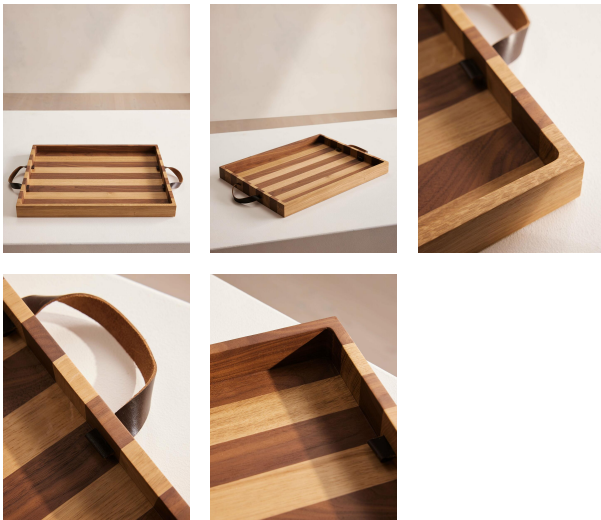

## Forest Stripe Tray

£350

Regular

£298

Membership

### Product details

Handcrafted in Portugal, our Forest Stripe tray features a graphic marquetry design of oak and walnut, similar to our Duetoni range. Two leather-stitched handles make this piece ideal for entertaining to serve your guests drinks or appetisers.

- Solid wood tray
- Marquetry stripe design in oak and walnut
- Handcrafted in Portugal
- Two leather-stitched handles
- Ideal for entertaining
- Inspired by Soho House Rome