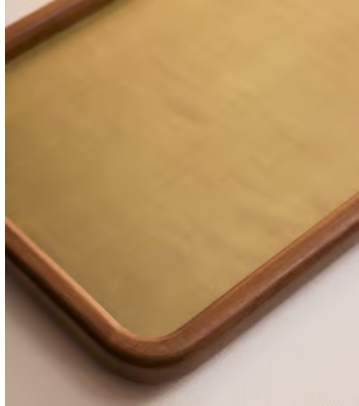

SOHO HOME

Hadlow Tray

£250 Regular price

£213 Member price

Inspired by Little House Balham, our Hadlow tray is perfect for entertaining, presenting drinks or appetisers to guests, or as a piece of decor for the coffee table. Crafted in India from a walnut-stained mango wood, it's both a versatile and timeless design for the home.

Dimensions

Dimensions: H3.5 x W32 x D50cm / H1.4 x W12.6 x D19.7"

Weight: 1.378kg / 3lbs

Packaged dimensions: H44 x W61 x D29cm / H17.3 x W24 x D11.4"

Details

Assembly required: No

Material: Brass and Wood

Care instructions: wipe with damp cloth