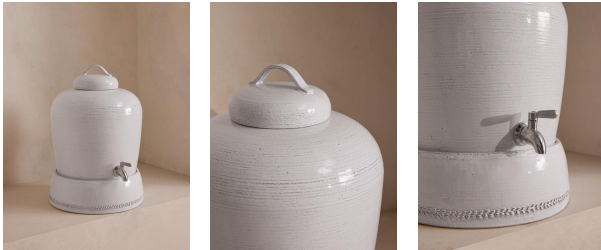

SOHO HOME

Hillcrest Ceramic Water Dispenser

£350 Regular

£298 Membership

Product details

Crafted from robust Tuscan stoneware, our Hillcrest range is handmade in Italy by skilled craftspeople who have been producing ceramics in a village outside Florence for 40 years. Drawing on the rustic interiors at Soho Farmhouse, each piece is glazed and embellished by hand, with the individual marks of the maker adding character. This ceramic water dispenser is ideal for indoor and outdoor entertaining as a quick way to grab a refreshing drink.

Dimensions

Product dimensions: H38 x W27 x D27cm / H15 x W10.6 x D10.6"

Product weight: 8kg / 17.6lbs

Packaged or boxed dimensions: H38 x W38 x D52cm / H15 x W15 x D20.3"

Packaged or boxed weight: 9.5kg / 20.9lbs

Details

Assembled size: 12 Litre Capacity

Assembly required: No

Care instructions: Hand wash only

Composition: Ceramic

Material: Ceramic

Microwave safe: no

Oven safe: no