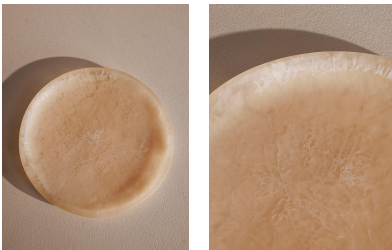

SOHO HOME

Journet Resin Side Plate, White

£45

Regular

£38

Membership

Product details

Elevate your dining experience with our Journet side plate. Sculpted from resin with a matte finish, no two are the same due to the natural variations of the material, making this piece a unique addition to your serveware collection. A great addition for indoor and outdoor dining, while adding a touch of 180 House design to the table.

Dimensions

Product dimensions: H2.5 x W20.4 x D20.4cm / H1 x W8 x D8"

Packaged or boxed dimensions: H51 x W45 x D27cm / H20.1 x W17.5 x D10.4"

Packaged or boxed weight: 8.76kg / 19.3lbs

Details

Assembly required: No