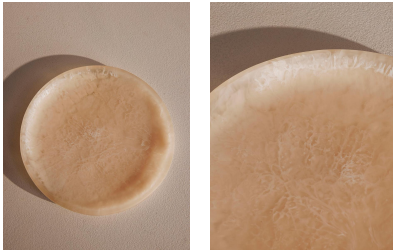

SOHO HOME

Journet Resin Side Plate, White

£45

Regular

£38

Membership

Product details

Elevate your dining experience with our Journet side plate. Sculpted from resin with a matte finish, no two are the same due to the natural variations of the material, making this piece a unique addition to your serveware collection. A great addition for indoor and outdoor dining, while adding a touch of 180 House design to the table.

Dimensions

Product dimensions: H2.5 x W20.4 x D20.4cm / H1 x W8 x D8"

Product weight: 0.36kg / 0.8lbs

Packaged or boxed dimensions: H51 x W45 x D27cm / H20.1 x W17.5 x D10.4"

Packaged or boxed weight: 8.76kg / 19.3lbs