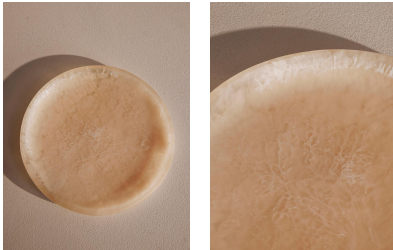

SOHO HOME

Journet Resin Side Plate, White

£45

Regular

£38

Membership

Product details

Elevate your dining experience with our Journet side plate. Sculpted from resin with a matte finish, no two are the same due to the natural variations of the material, making this piece a unique addition to your serveware collection. A great addition for indoor and outdoor dining, while adding a touch of 180 House design to the table.

Dimensions

Product dimensions: H2.5 x W20.4 x D20.4cm / H1 x W8 x D8"

Packaged or boxed dimensions: H51 x W45 x D27cm / H20.1 x W17.5 x D10.4"

Packaged or boxed weight: 8.76kg / 19.3lbs

Details

Assembly required: No