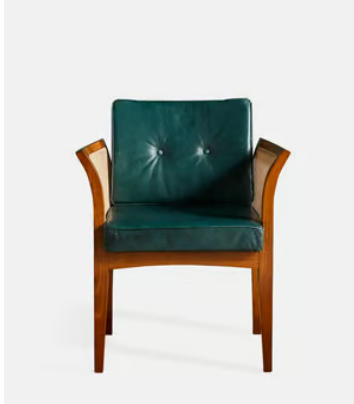

SOHO HOME

Willow Dining Chair, Green Leather

~~£1,298~~ £645 Regular price

~~£1,103~~ £516 Member price

The Willow Chair is a mainstay in our Houses all over the world, from Soho Warehouse in Downtown LA, to our original House on London's Greek Street. Handmade in Italy from solid beech wood, it has a plush velvet seat and curved cane wings that make it a comfortable dining or occasional chair.

Dimensions

Dimensions: H74.5 x W50 x D62cm / H29.3 x W19.7 x D24.4"

Weight: 12kg / 26.5lbs

Details

Seat Height: 51cm

Seat Depth: 38cm

Back Height: 41cm

Arm Height: 64cm

Arm Width: 71cm

Distance Between Arms: 66cm

Leg Height: 38cm

Frame: Wood

Seat: Leather

Care Instructions: Professional upholstery cleaner only