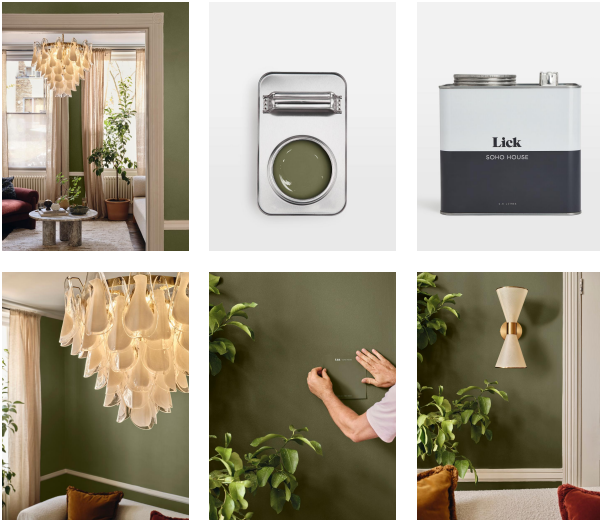

### Product details

Green 05 Rome House: A green with dusky olive tones, inspired by Soho House Rome, an olive green car and the creativity of San Lorenzo, the district in which our House is based. Inside you will discover classic Italian terrazzo paired with a rich colour palette.

## Details

Application: Creates a flawless finish in two coats. A combination of durability with washability and a low VOC, water-based formula. Paint is self-priming and multi-surface, meaning it can be used on most surfaces, including bathrooms, kitchens, wooden furniture, uPVC, doors, radiators, laminate and MDF (requires prep), low spatter and mildew resistant. Suitable for paint brushes, rollers and spray.