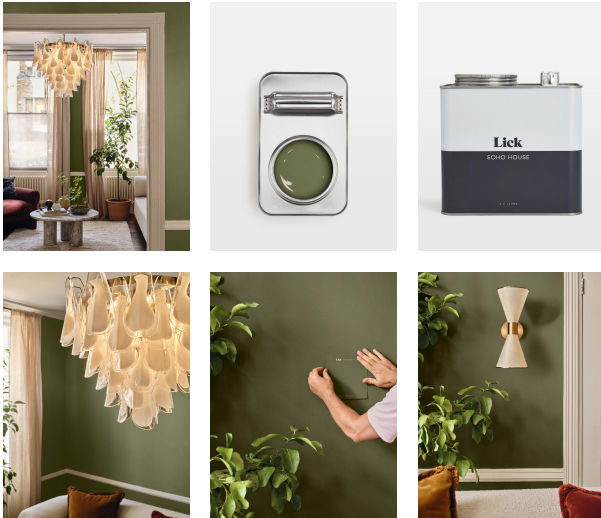

Green 05 Rome House, Eggshell 2.5l

£45 Regular
£38 Membership

Product details

Green 05 Rome House: A green with dusky olive tones, inspired by Soho House Rome, an olive green car and the creativity of San Lorenzo, the district in which our House is based. Inside you will discover classic Italian terrazzo paired with a rich colour palette.

- Green 05 Rome House Paint 2.5 Litres
- Eggshell finish
- Lick x Soho House collaboration
- As part of a curated exclusive palette
- Inspired by Soho House Rome

Try a Lick x Soho House paint sample, created with a peel-and-stick formula to allow you to try each colour out on different walls, in different lights, without leaving any marks.

Lifestyle image for colour reference only, painted using matt finish.

Dimensions

Product dimensions: H16 x W17 x D11cm / H6.3 x W6.7 x D4.3"

Product weight: 3.5kg / 7.7lbs

Details

Application: Creates a flawless finish in two coats. A combination of durability with washability and a low VOC, water-based formula. Paint is self-priming and multi-surface, meaning it can be used on most surfaces, including bathrooms, kitchens, wooden furniture, uPVC, doors, radiators, laminate and MDF (requires prep), low spatter and mildew resistant. Suitable for paint brushes, rollers and spray.