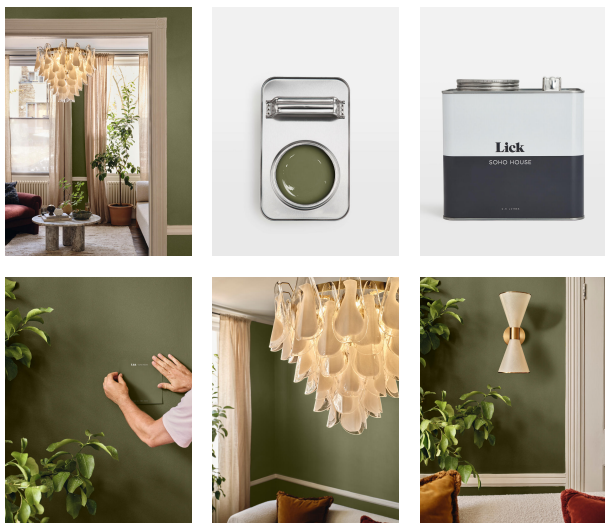

### Product details

Green 05 Rome House: A green with dusky olive tones, inspired by Soho House Rome, an olive green car and the creativity of San Lorenzo, the district in which our House is based. Inside you will discover classic Italian terrazzo paired with a rich colour palette.

- Green 05 Rome House Paint 2.5 Litres
- Matt finish
- Lick x Soho House collaboration
- As part of a curated exclusive palette
- Inspired by Soho House Rome

Try a Lick x Soho House paint sample, created with a peel-and-stick formula to allow you to try each colour out on different walls, in different lights, without leaving any marks.

## Details

**Application:** Creates a flawless finish in two coats. A combination of durability with washability and a low VOC, water-based formula. Paint is self-priming and multi-surface, meaning it can be used on most surfaces, including bathrooms, kitchens, wooden furniture, uPVC, doors, radiators, laminate and MDF (requires prep), low spatter and mildew resistant. Suitable for paint brushes, rollers and spray.