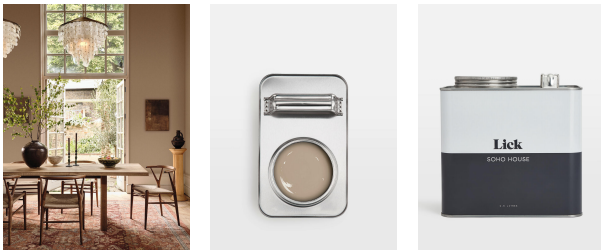

## Beige 02 Soho Farmhouse, Matt 2.5l

£45 Regular  
£38 Membership

### Product details

Beige 02 Soho Farmhouse: A warm beige which mixes light buff brown with a touch of grey. Inspired by the House's rustic yet contemporary charm, the 18th-century farmhouse is nestled amidst the English Cotswolds and filled with organic textures and calming hues.

- Beige 02 Soho Farmhouse Paint 2.5 Litres
- Matt finish
- Lick x Soho House collaboration
- As part of a curated exclusive palette
- Inspired by Soho Farmhouse

Try a Lick x Soho House paint sample, created with a peel-and-stick formula to allow you to try each colour out on different walls, in different lights, without leaving any marks.