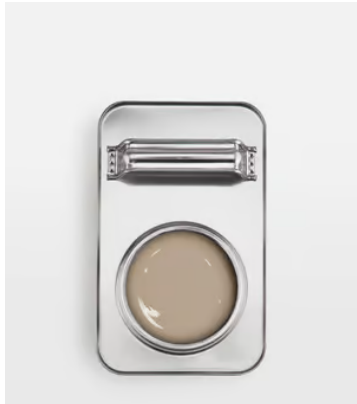

SOHO HOME

Beige 02 Soho Farmhouse, Matt 2.5L

£45 Regular price

£38 Member price

Beige 02 Soho Farmhouse: A warm beige which mixes light buff brown with a touch of grey. Inspired by the House's rustic yet contemporary charm, the 18th-century farmhouse is nestled amidst the English Cotswolds and filled with organic textures and calming hues.

Try a Lick x Soho House paint sample, created with a peel-and-stick formula to allow you to try each colour out on different walls, in different lights, without leaving any marks.

Dimensions

Dimensions: H16 x W17 x D11cm / H6.3 x W6.7 x D4.3"

Weight: 3.5kg / 7.7lbs

Details

Application: Creates a flawless finish in two coats. A combination of durability with washability and a low VOC, water-based formula. Paint is self-priming and multi-surface, meaning it can be used on most surfaces, including bathrooms, kitchens, wooden furniture, uPVC, doors, radiators, laminate and MDF (requires prep), low spatter and mildew resistant. Suitable for paint brushes, rollers and spray.