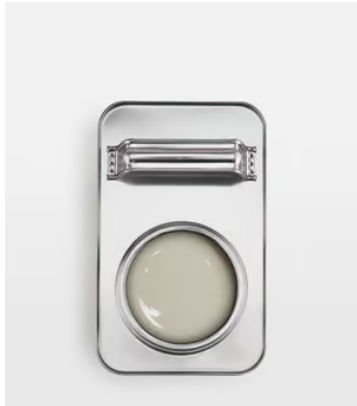

## Greige 02 Soho Warehouse, Eggshell 2.5L

£45 Regular price

£38 Member price

Greige 02 Soho Warehouse: A balanced recipe of grey and beige with delicate green undertones. Inspired by our Downtown LA Warehouse, this versatile greige hue pays homage to the building's 1960s heyday as a recording studio and artists' lofts with exposed brick, murals and preserved graffiti tags.

**Try a Lick x Soho House paint sample, created with a peel-and-stick formula to allow you to try each colour out on different walls, in different lights, without leaving any marks.**

*Lifestyle image for colour reference only, painted using matt finish.*

### Dimensions

**Dimensions:** H16 x W17 x D11cm / H6.3 x W6.7 x D4.3"

**Weight:** 3.5kg / 7.7lbs

Available in 0 colour\_groups

### Details

**Application:** Creates a flawless finish in two coats. A combination of durability with washability and a low VOC, water-based formula. Paint is self-priming and multi-surface, meaning it can be used on most surfaces, including bathrooms, kitchens, wooden furniture, uPVC, doors, radiators, laminate and MDF (requires prep), low spatter and mildew resistant. Suitable for paint brushes, rollers and spray.