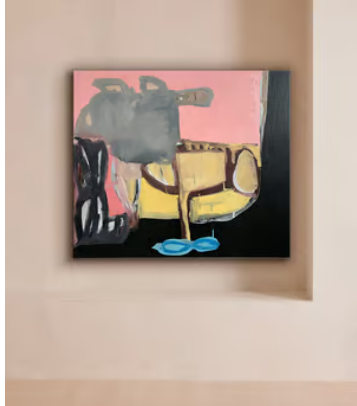

SOHO HOME

'Bovine' by Henry Ward

€7,800 Regular price

€6,630 Member price

An original abstract artwork created using oil paints on canvas.

About the artist

Although he also makes small sculptures and drawings, London-based Henry Ward works primarily as a painter. He creates all of his artworks either at his kitchen table, in his shed or at the studio as a way of opening up a constant dialogue between the way we work, and where.

Dimensions

Dimensions: H100 x W115 x D3cm / H39.4 x W45.3 x D1.2"

Weight: 20kg / 44.1lbs