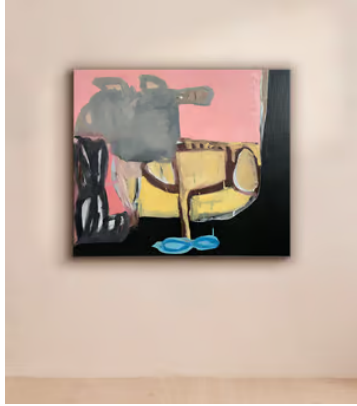

SOHO HOME

'Bovine' by Henry Ward

€7,800 Regular price

€6,630 Member price

An original abstract artwork created using oil paints on canvas.

About the artist

Although he also makes small sculptures and drawings, London-based Henry Ward works primarily as a painter. He creates all of his artworks either at his kitchen table, in his shed or at the studio as a way of opening up a constant dialogue between the way we work, and where.

Dimensions

Dimensions: H100 x W115 x D3cm / H39.4 x W45.3 x D1.2"

Weight: 20kg / 44.1lbs