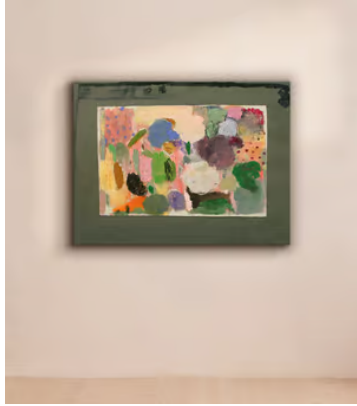

SOHO HOME

'Pete's garden' by Andrew Crane

€1,250 Regular price

€1,063 Member price

Created using oil on canvas, this original abstract painting is designed to look like a work of collage.

About the artist

Based in Northumberland, Andrew Crane is an abstract painter who uses letters, numbers and shapes to create a 'unique visual language'. His bold experimentation with materials often includes the use of items he picks up in hardware shops, like cement or plaster.

Dimensions

Dimensions: H61 x W81 x D4cm / H24 x W31.9 x D1.6"

Weight: 10kg / 22lbs