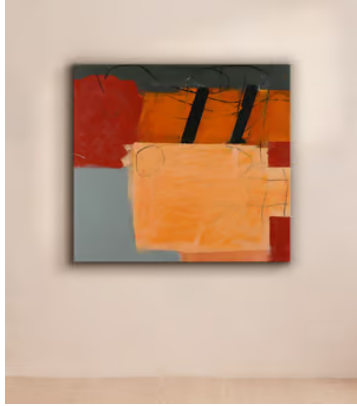

SOHO HOME

'Drum 1, Water Zones Series' by Day Bowman

€5,200 Regular price

€4,420 Member price

From Berwick-upon-Tweed to Penzance, this original landscape references the 'water zones' seen throughout the ages, whether by sailors and stowaways or from the windows of passing cars and trains.

About the artist

Day Bowman often takes inspiration from the coastal landscape of a childhood spent growing up in a "holiday destination seaside town". The recipient of multiple awards, her artworks are a mix of abstract and figurative paintings that experiment with different mediums.