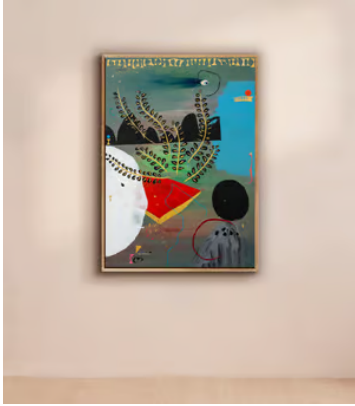

## 'Mesa con dislexia social #2' by Lobo Velar de Irigoyen

€2,550 Regular price

€2,168 Member price

An original mixed-media painting showing a table and plant in an abstract landscape.

### About the artist

An established artist that began his career in the late 1990s, Lobo Velar de Irigoyen creates using a mix of abstract collage, painting and his own photography. The Buenos Aires-born artist aims to "explore the intimacy of everyday life in a state of constant discomfort" through his work.

### Dimensions

**Dimensions:** H93 x W65 x D3cm / H36.6 x W25.6 x D1.2"

**Weight:** 11kg / 24.3lbs