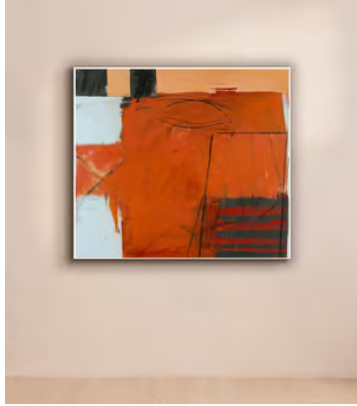

SOHO HOME

'Drum 4, Water Zones Series' by Day Bowman

€5,200 Regular price

€4,420 Member price

Part of a series of original mixed-media works that explore the shorelines, from Berwick-upon-Tweed to Penzance, seen from car and train windows or by stowaways, sailors and immigrants through the ages.

About the artist

Day Bowman often takes inspiration from the coastal landscape of a childhood spent growing up in a "holiday destination seaside town". The recipient of multiple awards, her artworks are a mix of abstract and figurative paintings that experiment with different mediums.