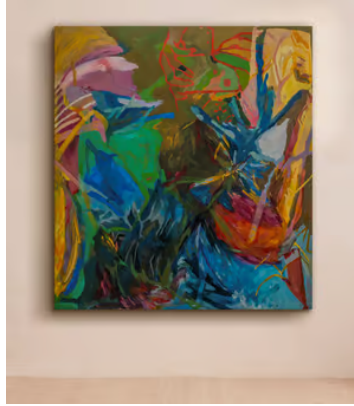

SOHO HOME

'Watching Cousins Grow into Sisters' by Ellie Wang

€9,100 Regular price

€7,735 Member price

An abstract portrait created using colourful oil on canvas.

About the artist

Emerging artist Ellie Wang is a mixed-media painter. Alongside her Chinese heritage, she draws inspiration largely from music - particularly from the personality in performance, strongly influenced by her experience as an instrumentalist.

Dimensions

Dimensions: H168 x W152 x D4cm / H66 x W60 x D2"

Weight: 10kg / 22lbs

Details

Frame included: No