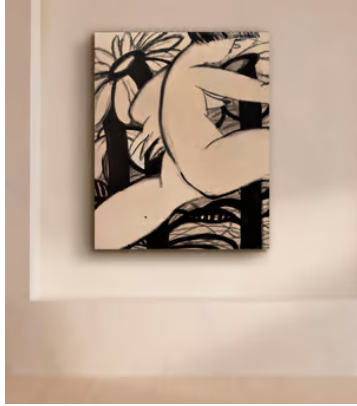

SOHO HOME

'Run' by Yana Medow

€1,950 Regular price

€1,658 Member price

Part of a series of stylised, semi-abstract line drawings that use acrylic paint and charcoal to depict the image of a girl in a garden.

About the artist

Yana Medow is a contemporary artist based in Madrid. Originally from St Petersburg, she graduated from Academy of Applied Arts as a painting restorer, before working as both an illustrator and graphic designer. Her abstract works have been exhibited around the world.

Dimensions

Dimensions: H92 x W73 x D2cm / H36 x W29 x D1"

Weight: 2kg / 4.4lbs

Details

Frame included: No