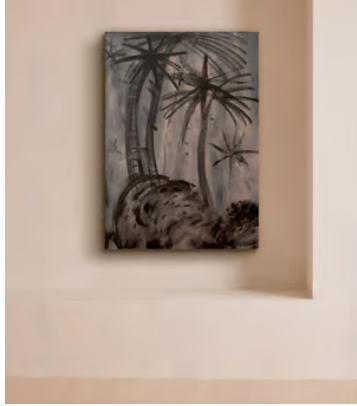

## 'Midnight Palms' by Yana Medow

€2,250 Regular price

€1,913 Member price

Mixed media in a limited colour palette creates the silhouette of palm trees swaying against the shimmer of stars in a black sky.

### About the artist

Yana Medow is a contemporary artist based in Madrid. Originally from St Petersburg, she graduated from Academy of Applied Arts as a painting restorer, before working as both an illustrator and graphic designer. Her abstract works have been exhibited around the world.