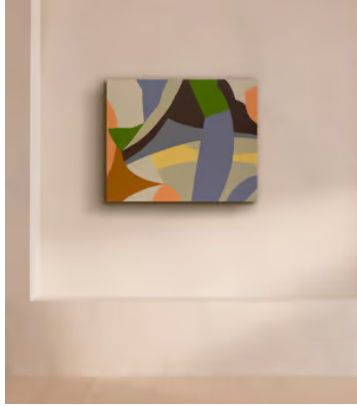

SOHO HOME

'Be inside' by Kotaro Machiyama

€1,800 Regular price

€1,530 Member price

An original abstract work created in the artist's Tokyo studio using acrylics on canvas.

About the artist

Japanese artist Kotaro Machiyama creates colourful, almost cartoon-like abstracts that often start out on Photoshop before being reworked with acrylics and other mediums. His distinctive paintings are designed to take the onlooker out of the present and into another realm.

Dimensions

Dimensions: H53 x W65 x D2cm / H21 x W26 x D1"

Weight: 1kg / 2.2lbs

Details

Frame included: No