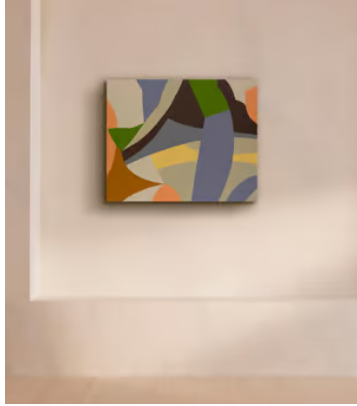

SOHO HOME

'Be inside' by Kotaro Machiyama

€1,750 Regular price

€1,488 Member price

An original abstract work created in the artist's Tokyo studio using acrylics on canvas.

About the artist

Japanese artist Kotaro Machiyama creates colourful, almost cartoon-like abstracts that often start out on Photoshop before being reworked with acrylics and other mediums. His distinctive paintings are designed to take the onlooker out of the present and into another realm.

Dimensions

Dimensions: H53 x W65 x D2cm / H21 x W26 x D1"

Weight: 1kg / 2.2lbs

Details

Frame included: No