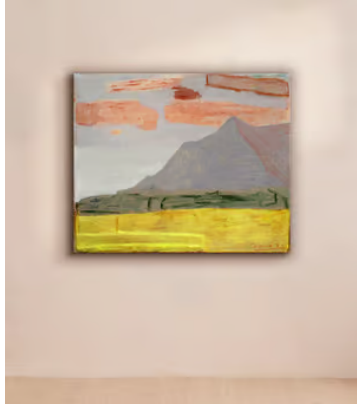

SOHO HOME

'Basecamp' by Andrew Crane

€3,400 Regular price

€2,890 Member price

Created using oil on canvas, this original landscape painting shows a mountain sitting on primrose yellow fields.

About the artist

Based in Northumberland, Andrew Crane is an abstract painter who uses letters, numbers and shapes to create a 'unique visual language'. His bold experimentation with materials often includes the use of items he picks up in hardware shops, like cement or plaster.