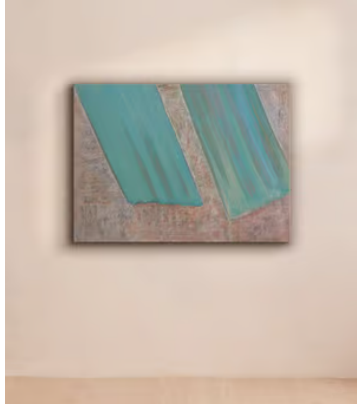

SOHO HOME

'Shears in sea-green' by Kevin Jackson

€4,250 Regular price

€3,613 Member price

A mix of modelling clay, black wax and pigment on canvas creates two enlarged shear blades in brush strokes that cut an actively neutral background.

About the artist

A Chelsea School of Art alumni, Kevin Jackson lives and works in London, and has work displayed in the British Museum. The artist often creates mixed-media abstract pieces as a way to analyse the place humans have in an increasingly virtual world.