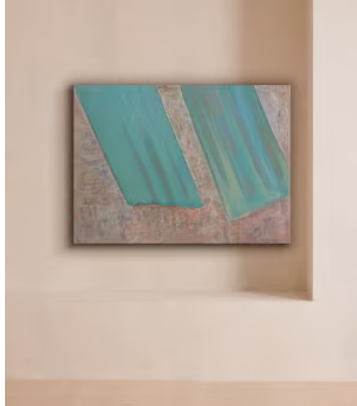

SOHO HOME

'Shears in sea-green' by Kevin Jackson

€4,250 Regular price

€3,613 Member price

A mix of modelling clay, black wax and pigment on canvas creates two enlarged shear blades in brush strokes that cut an actively neutral background.

About the artist

A Chelsea School of Art alumni, Kevin Jackson lives and works in London, and has work displayed in the British Museum. The artist often creates mixed-media abstract pieces as a way to analyse the place humans have in an increasingly virtual world.