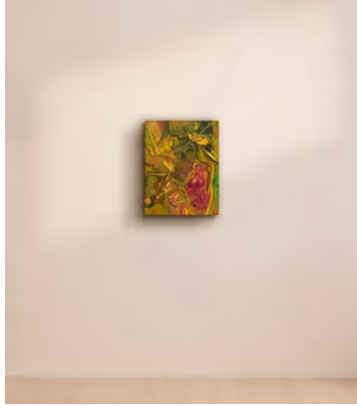

## 'Botanical' by Barbara Howey

€1,050 Regular price

€893 Member price

Expressionistic marks and vivid colours help to explore a sense of wonder and heightened reality through a botanical lens.

### About the artist

Barbara Howey is a modern, expressionistic painter whose artworks are inspired by both the animal and plant world. Often painted in just one sitting, the artist's works are frequently characterised by stains and drips.