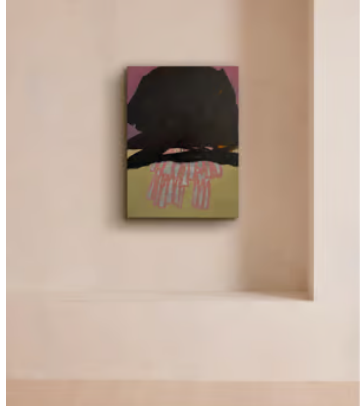

SOHO HOME

'Bear' by Henry Ward

€3,150 Regular price

€2,678 Member price

Contrasting colours created using oil paint on a linen canvas makes this abstract artwork.

About the artist

Although he also makes small sculptures and drawings, London-based Henry Ward works primarily as a painter. He creates all of his artworks either at his kitchen table, in his shed or at the studio as a way of opening up a constant dialogue between the way we work, and where.

Dimensions

Dimensions: H60 x W45 x D3cm / H24 x W18 x D1"

Weight: 3kg / 6.6lbs

Details

Frame included: No