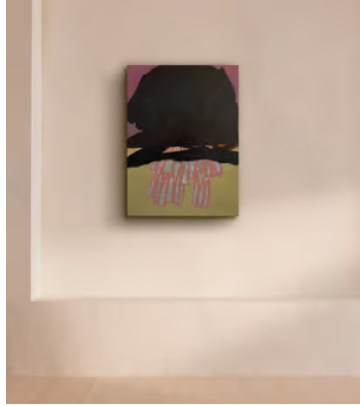

SOHO HOME

'Bear' by Henry Ward

€3,150 Regular price

€2,678 Member price

Contrasting colours created using oil paint on a linen canvas makes this abstract artwork.

About the artist

Although he also makes small sculptures and drawings, London-based Henry Ward works primarily as a painter. He creates all of his artworks either at his kitchen table, in his shed or at the studio as a way of opening up a constant dialogue between the way we work, and where.

Dimensions

Dimensions: H60 x W45 x D3cm / H24 x W18 x D1"

Weight: 3kg / 6.6lbs

Details

Frame included: No