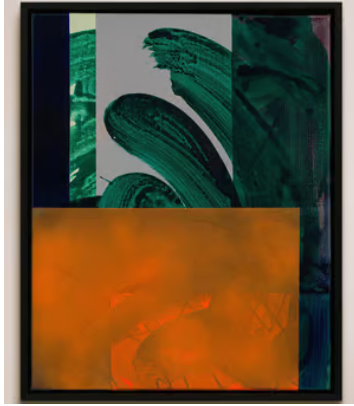

## 'Klezmer' by Johanna Melvin

€3,550 Regular price

€3,018 Member price

A painterly response to Yiddish music that takes its name from the words klei ("vessel" or "instrument") and zemer ("song").

### About the artist

Studying and then teaching at The Essential School of Painting, Johanna Melvin is an abstract painter living and working in east London. She specialises in building up fine layers of bright colours to create pieces that take inspiration from the objects and places she finds in suburbia.