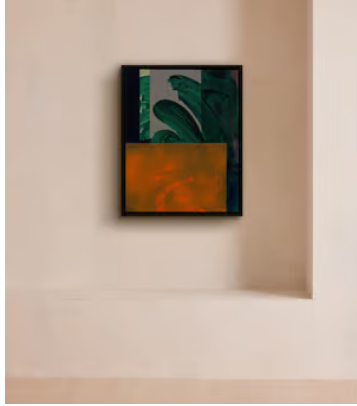

## 'Klezmer' by Johanna Melvin

€3,550 Regular price

€3,018 Member price

A painterly response to Yiddish music that takes its name from the words klei ("vessel" or "instrument") and zemer ("song").

### About the artist

Studying and then teaching at The Essential School of Painting, Johanna Melvin is an abstract painter living and working in east London. She specialises in building up fine layers of bright colours to create pieces that take inspiration from the objects and places she finds in suburbia.